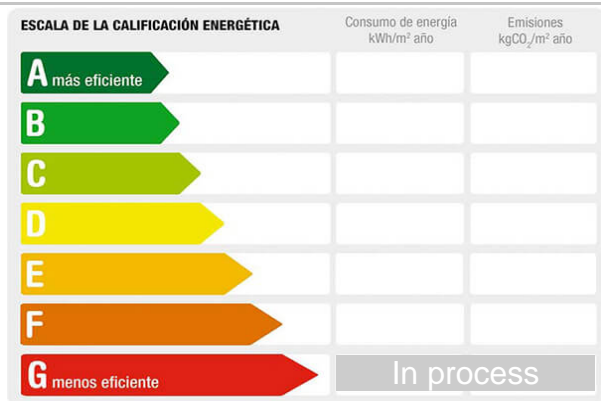

Reference: **RDQ-1865-ARDQ**
 Property type: Land Parcela Urbana
 Sale/rent: For sale
 Price: **0 €**
 Condition: Developable

Town: Albuquerque
 Province: Badajoz
 Postal code: 6510
 Zone: Centro

Sqm built: 5313