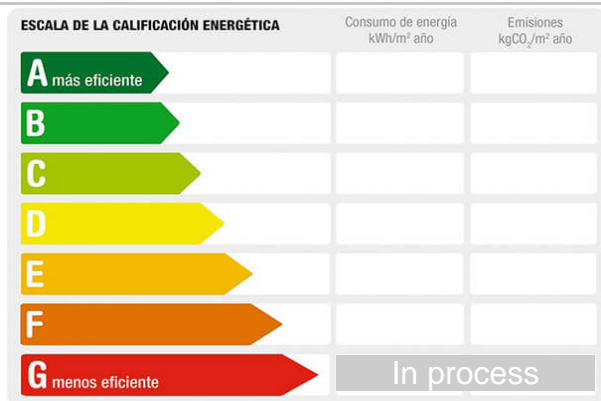

Reference: **RDQ-1865-ARDQ**
 Property type: Land Parcela Urbana
 Sale/rent: For sale
 Price: **Consult price**
 Condition: Developable

Town: Albuquerque
 Province: Badajoz
 Postal code: 6510
 Zone: Centro